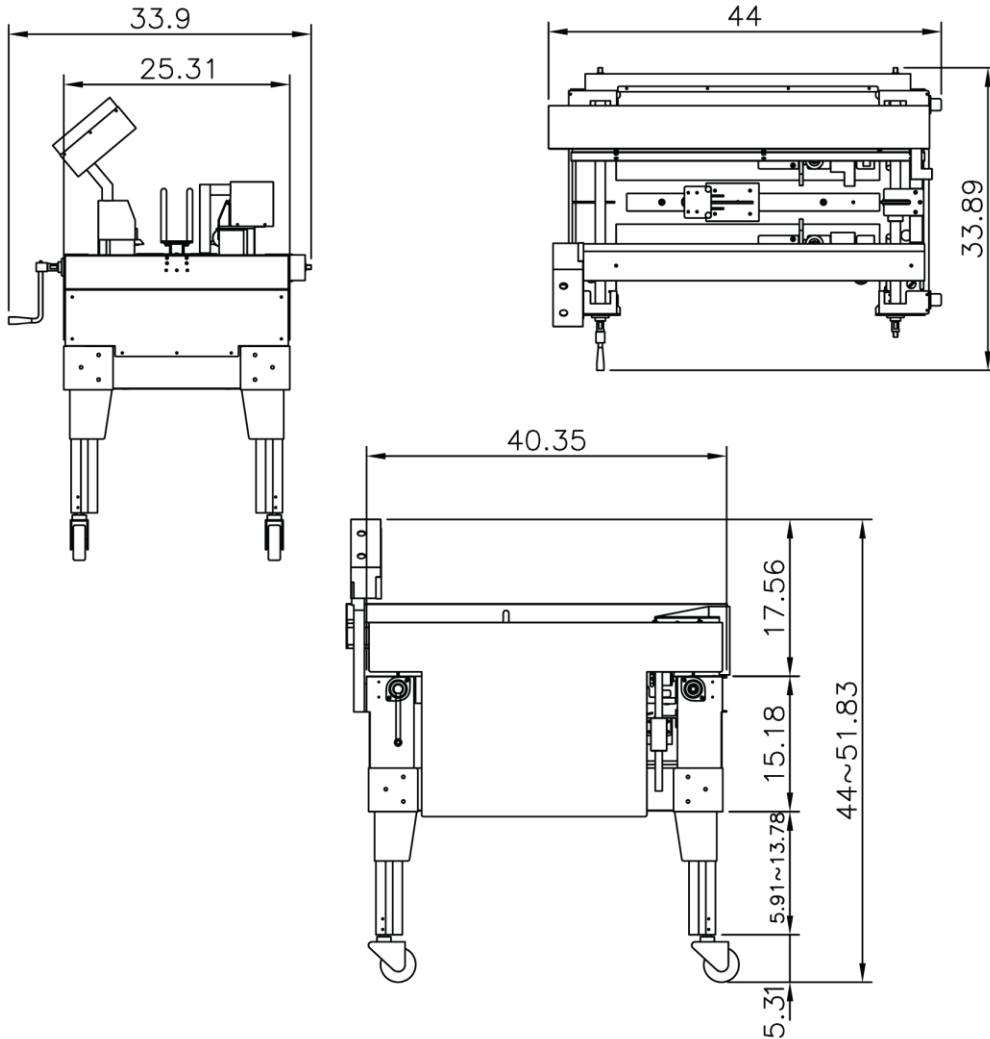

CE-563P

Semi-Automatic Case Erector/Pack Station

866-888-6327

sales@clevelandequipment.com

www.clevelandequipment.com