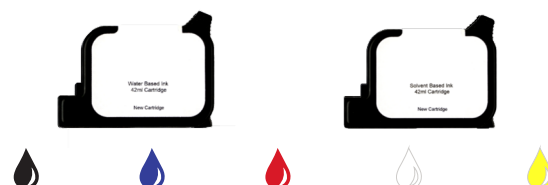

INK SOLUTIONS

A wide range of inks available for both porous and non-porous materials such as flexible film, plastic, glass, treated substrates, paper carton, wood, and metal among others.